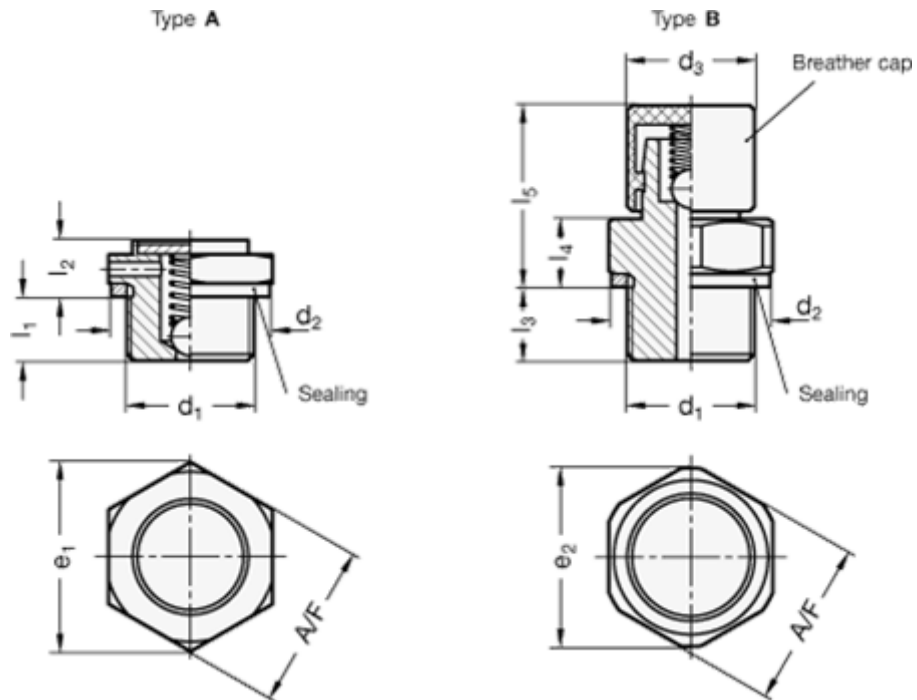

Data Sheet

Article number: 20883M1415160BMS

Description: E+G Udluftningsfilter - M14x1.5

Measures

	= -	l2	= 6
	= -	l3	= 7.5
A/F	= 17	l4	= 7.5
Air passage l/min.	= -	l5	= 19
d2	= 20	Opening pressure in mbar = Min. 160 - Max. 240. mbar	
d3	= 13	Thread d1 = M14x1.5	
e	= 18.5		
l1	= 6.5		